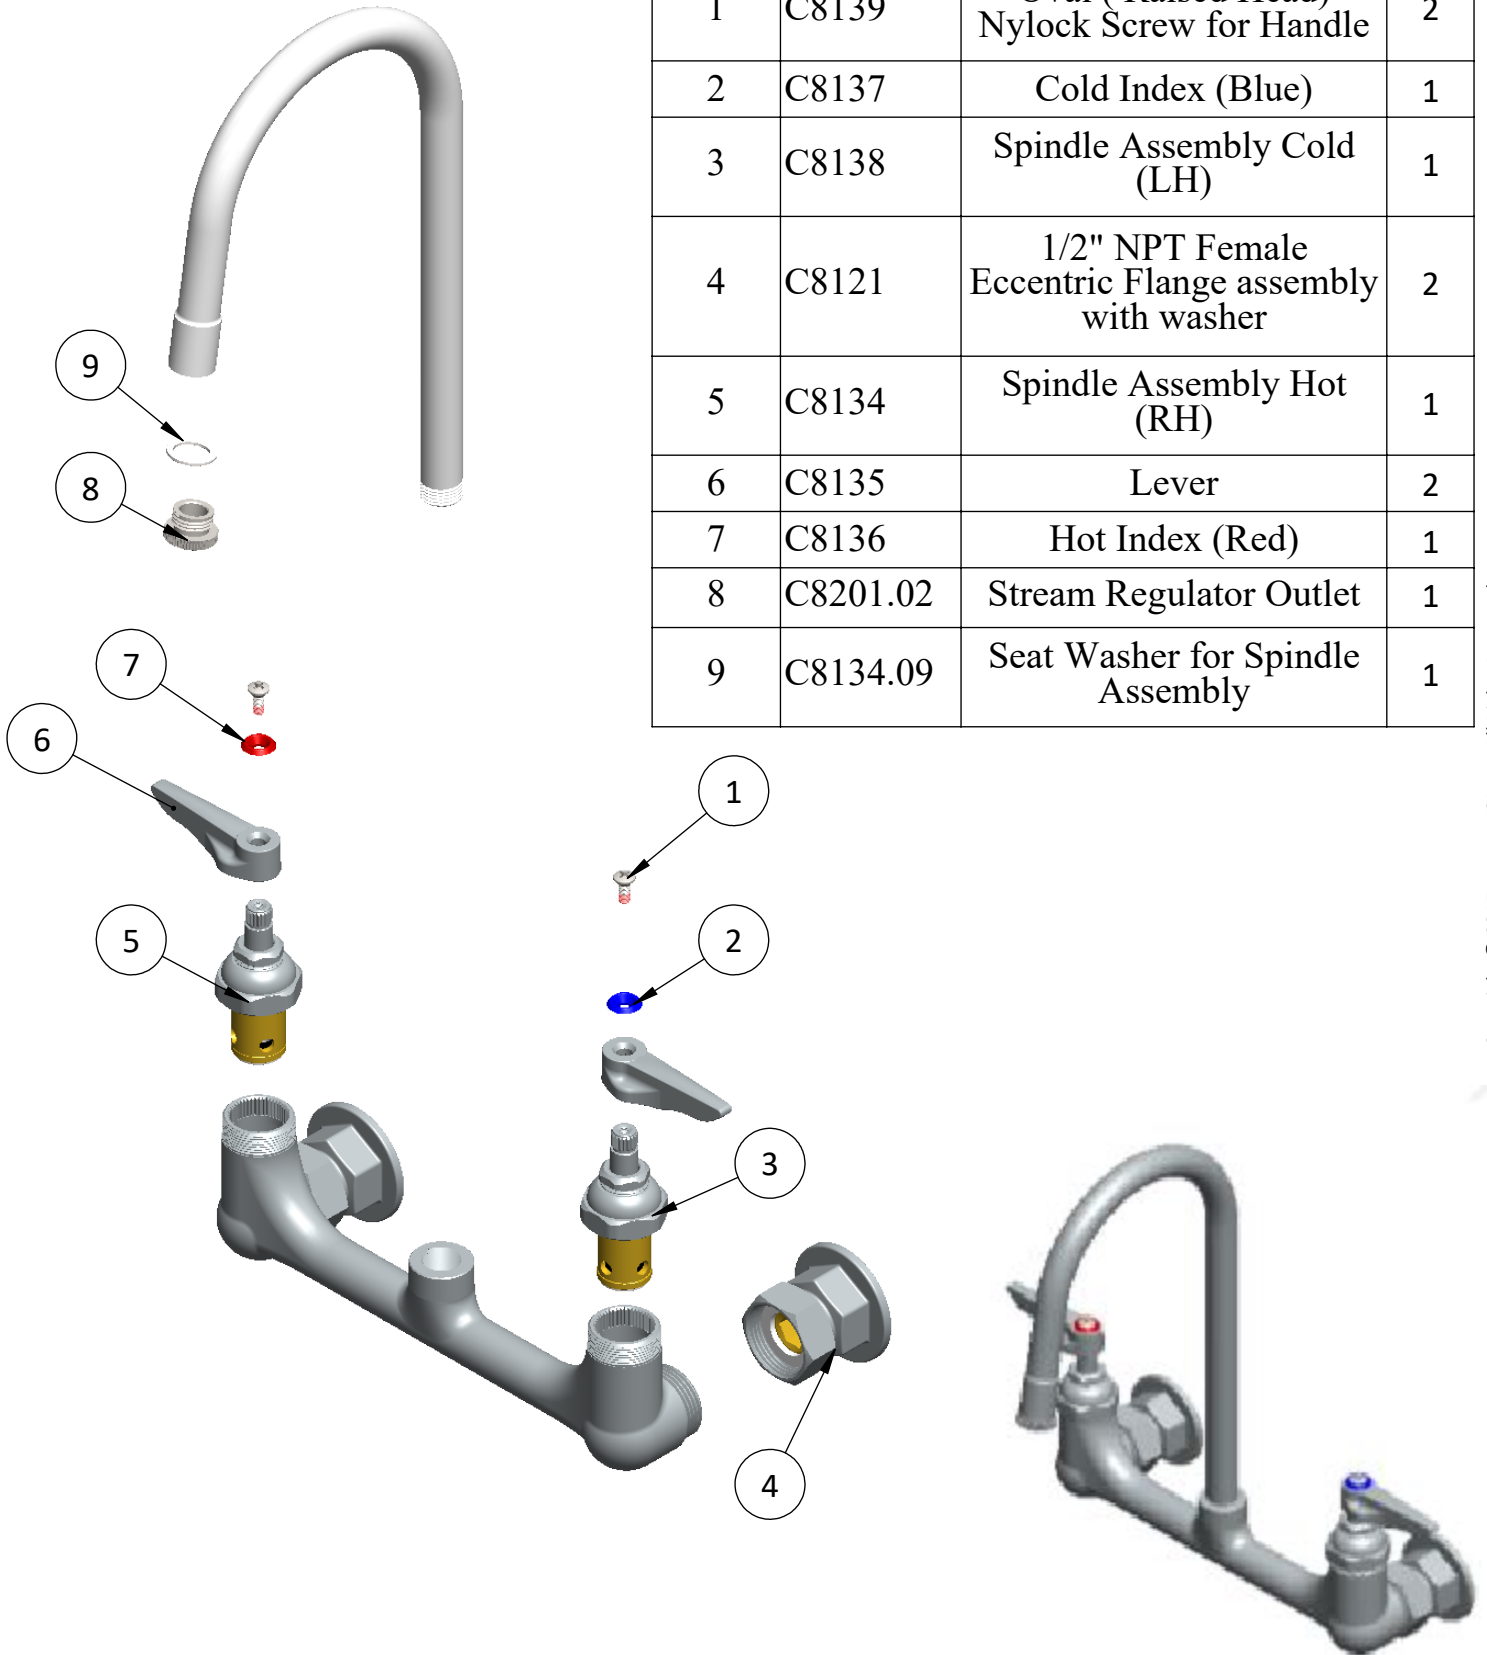

## Wall Mount Pantry Faucets

**Double Pantry Faucet, Wall Mount, 8" Centers,  
5 11/16" WIDE Rigid Gooseneck, Lever Handles  
C8238**

Sr.No.	Part No.	Part Name	Qty.
1	C8139	Oval ( Raised Head) Nylock Screw for Handle	2
2	C8137	Cold Index (Blue)	1
3	C8138	Spindle Assembly Cold (LH)	1
4	C8121	1/2" NPT Female Eccentric Flange assembly with washer	2
5	C8134	Spindle Assembly Hot (RH)	1
6	C8135	Lever	2
7	C8136	Hot Index (Red)	1
8	C8201.02	Stream Regulator Outlet	1
9	C8134.09	Seat Washer for Spindle Assembly	1