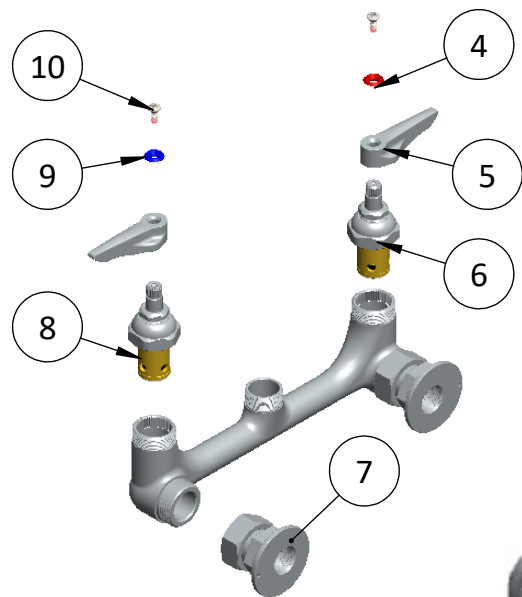

Wall Mount Pantry Faucets

Double Pantry Wall Mount Swivel Base Faucet with 24" Swing Nozzle C8456

Sr.No.	Part No.	Part Name	Qty.
1	C8145.01.03	Swivel Hexnut	2
2	C8145.01.05	Swivel Sleeve	4
3	C753.04	O-Ring For Quick Disconnect	2
4	C8136	Hot Index (Red)	1
5	C8135	Lever	2
6	C8134	Spindle Assembly Hot (RH)	1
7	C8121	1/2" NPT Female Eccentric Flange assembly with washer	2
8	C8138	Spindle Assembly Cold (LH)	1
9	C8137	Cold Index (Blue)	1
10	C8139	Oval (Raised Head) Nylock Screw for Handle	2
11	C8202.50	Aerator,Aerator Holder and Rubber washer Sub-Assembly	1