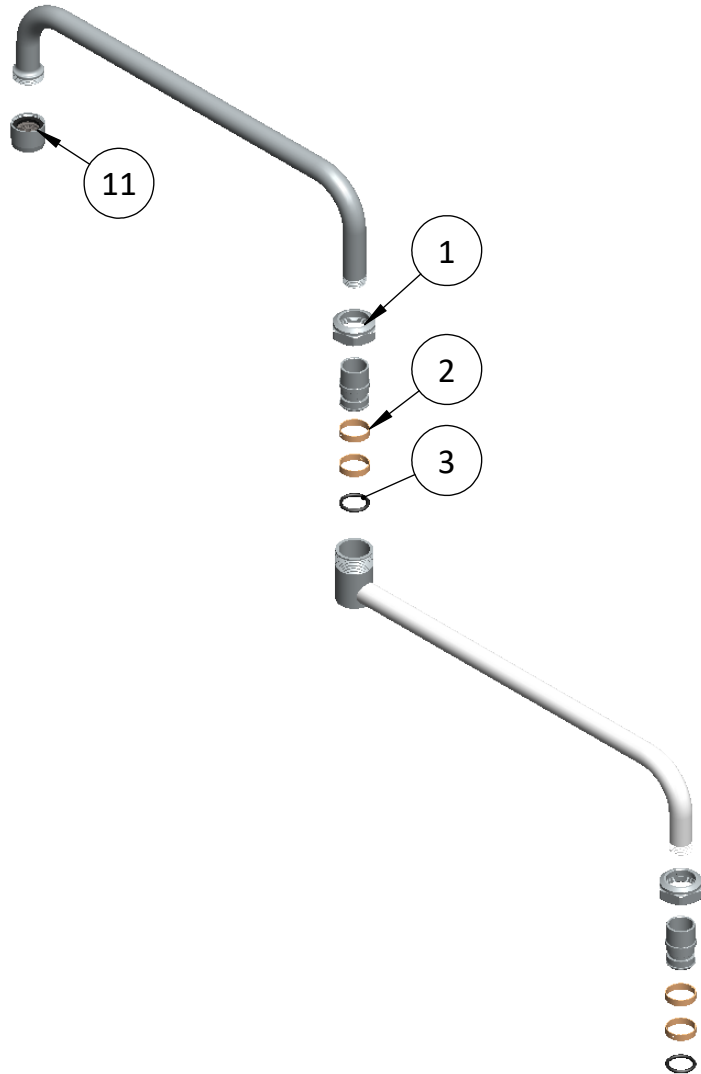

Wall Mount Pantry Faucets

Double Pantry Wall Mount Swivel Base Faucet with 24" Swing Nozzle C8456

Sr.No.	Part No.	Part Name	Qty.
1	C8145.01.03	Swivel Hexnut	2
2	C8145.01.05	Swivel Sleeve	4
3	C753.04	O-Ring For Quick Disconnect	2
4	C8136	Hot Index (Red)	1
5	C8135	Lever	2
6	C8134	Spindle Assembly Hot (RH)	1
7	C8121	1/2" NPT Female Eccentric Flange assembly with washer	2
8	C8138	Spindle Assembly Cold (LH)	1
9	C8137	Cold Index (Blue)	1
10	C8139	Oval (Raised Head) Nylock Screw for Handle	2
11	C8202.50	Aerator,Aerator Holder and Rubber washer Sub-Assembly	1