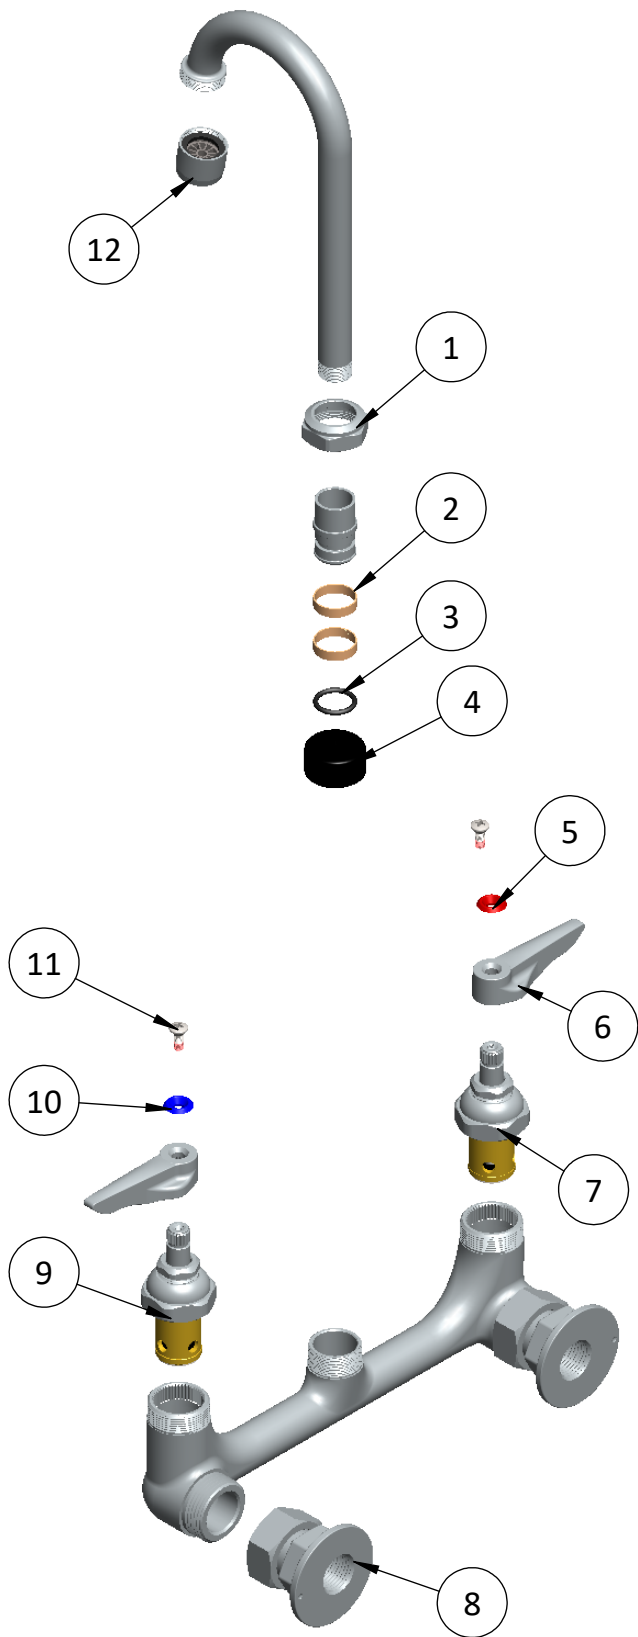

Wall Mount Pantry Faucets

**Double Pantry Faucet, Wall Mount, 8" Centers,
5-11/16" WIDE Swivel Gooseneck, Lever Handles
C8458**

Sr. No.	Part No.	Part Name	Qty.
1	C8145.01.03	Swivel Hexnut	1
2	C8145.01.05	Swivel Sleeve	2
3	C753.04	O-Ring For Quick Disconnect	1
4	C8134.03	Cap for Pre Rinser Assembly	1
5	C8136	Hot Index (Red)	1
6	C8135	Lever	2
7	C8134	Spindle Assembly Hot (RH)	1
8	C8121	1/2" NPT Female Eccentric Flange assembly with washer	2
9	C8138	Spindle Assembly Cold (LH)	1
10	C8137	Cold Index (Blue)	1
11	C8139	Oval (Raised Head) Nylock Screw for Handle	2
12	C8202.50	Aerator, Aerator Holder and Rubber washer Sub-Assembly	1