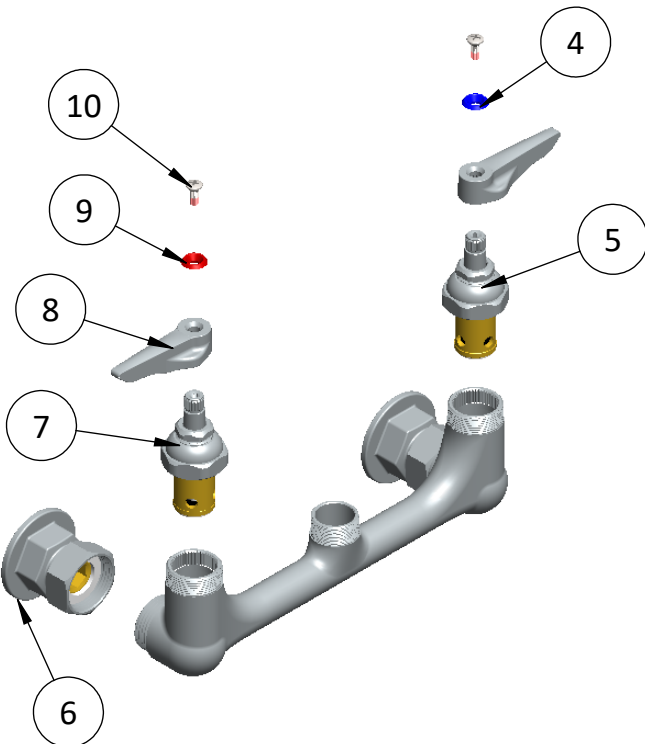

Wall Mount Pantry Faucets

Double Pantry Faucet, Double Hole Base,
8" Wall Mount, 8" Cast Spout

C8610

Sr. No.	Part No.	Part Name	Qty.
1	C8145.02.02	Spout Washer	1
2	C8506.03	Adapter	1
3	C8506.51	2.20 GPM Aerator Holder Sub-Assembly	1
4	C8137	Cold Index (Blue)	1
5	C8138	Spindle Assembly Cold (LH)	1
6	C8121	1/2" NPT Female Eccentric Flange assembly with washer	2
7	C8134	Spindle Assembly Hot (RH)	1
8	C8135	Lever	2
9	C8136	Hot Index (Red)	1
10	C8139	Oval (Raised Head) Nylock Screw for Handle	2
11	C753.04	O-Ring For Quick Disconnect	1
12	C8145.01.05	Swivel Sleeve	2
13	C8145.01.04	Swivel Washer	1
14	C8145.01.03	Swivel Hexnut	1