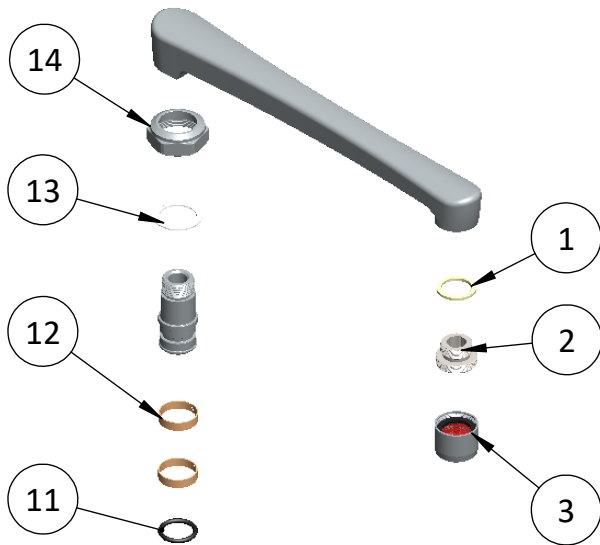

Wall Mount Pantry Faucets

Double Pantry Faucet, Double Hole Base,
8" Wall Mount, 8" Cast Spout

C8610

Sr. No.	Part No.	Part Name	Qty.
1	C8145.02.02	Spout Washer	1
2	C8506.03	Adapter	1
3	C8506.51	2.20 GPM Aerator Holder Sub-Assembly	1
4	C8137	Cold Index (Blue)	1
5	C8138	Spindle Assembly Cold (LH)	1
6	C8121	1/2" NPT Female Eccentric Flange assembly with washer	2
7	C8134	Spindle Assembly Hot (RH)	1
8	C8135	Lever	2
9	C8136	Hot Index (Red)	1
10	C8139	Oval (Raised Head) Nylock Screw for Handle	2
11	C753.04	O-Ring For Quick Disconnect	1
12	C8145.01.05	Swivel Sleeve	2
13	C8145.01.04	Swivel Washer	1
14	C8145.01.03	Swivel Hexnut	1