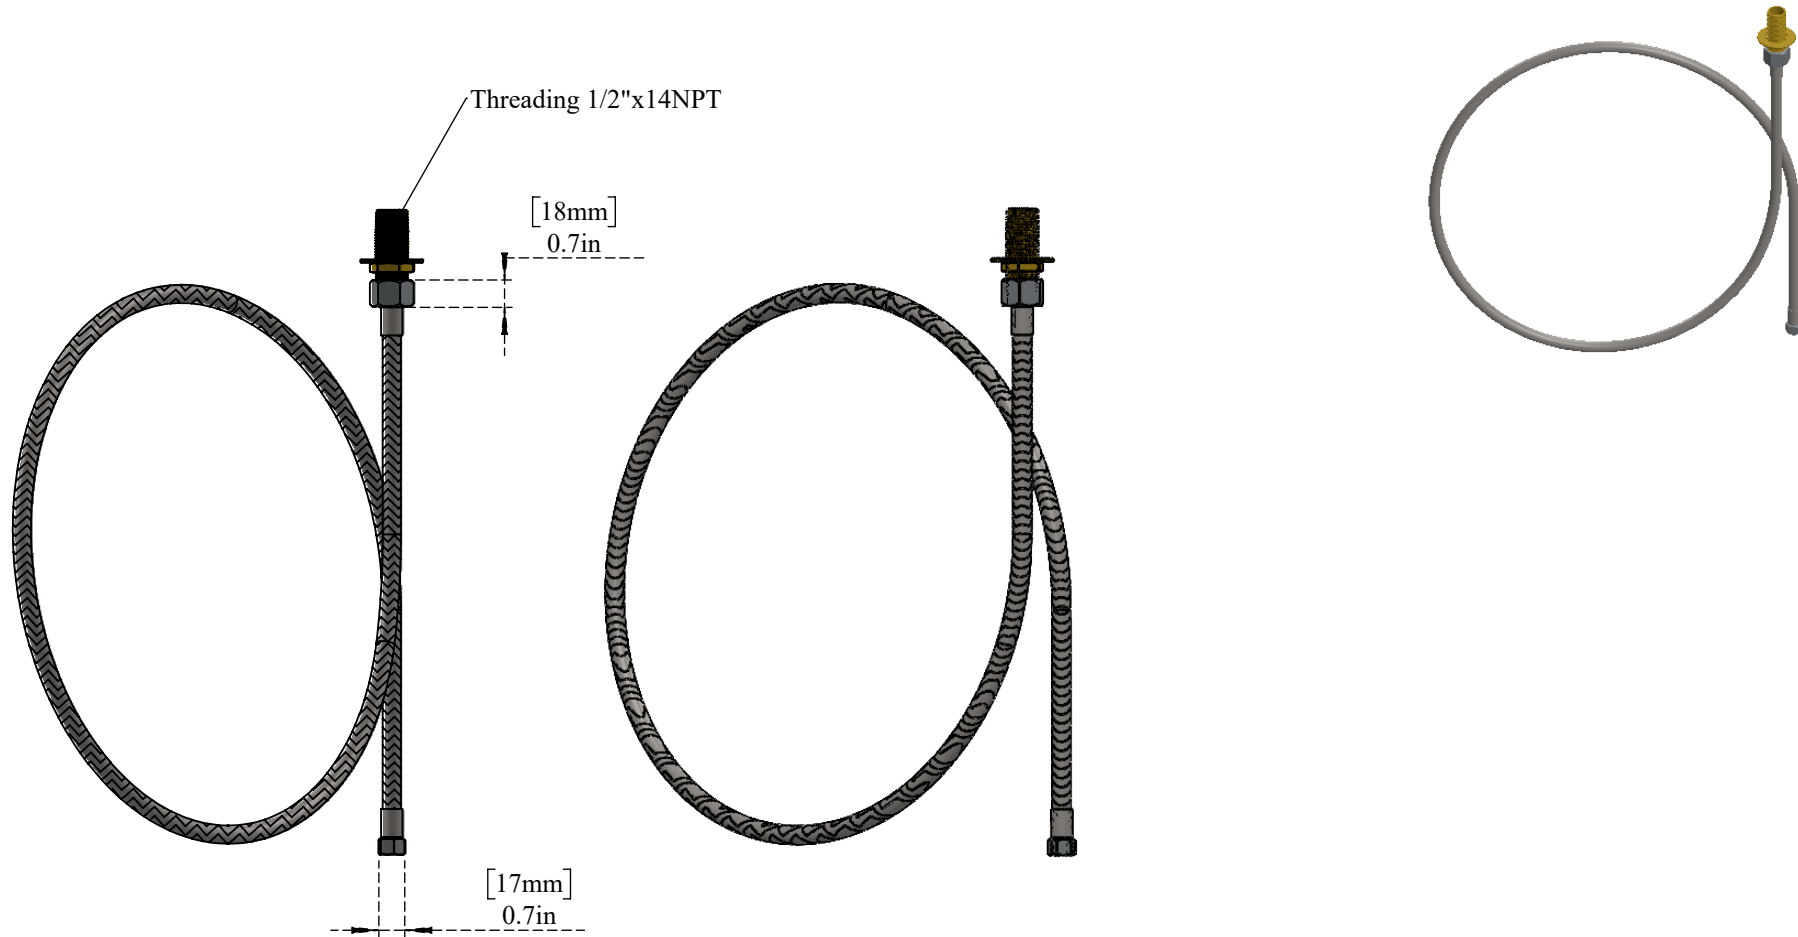

PART NO.-

C8601

TITLE-

Inlet Supply Nipple Kit with 24" Flexible Hose

All dimensions are in inches, mm (in bracket)

ALUIDS

Note:- Information provided for reference only.

* This document and the information thereon is the property of Krome Dispense Pvt Ltd. &its subsidiaries. Any reproduction in part or as a whole without the written permission of Krome Dispense Pvt Ltd. is prohibited.