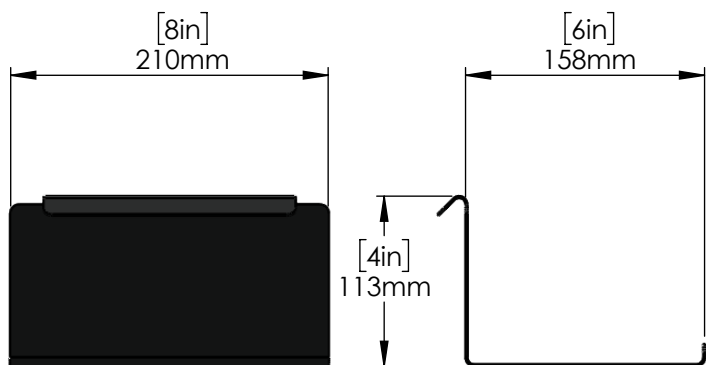

## Series:

Magnetic Flex side table/shelf  
C9213