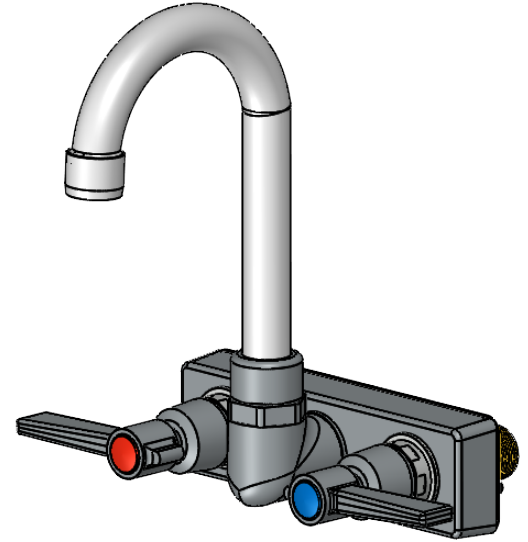

Wall Mount Faucet with Blade Handles, 4" Centers, and 3 1/2" Gooseneck Spout

**C9177**

ITEM NO.	PART NUMBER	Part Name	QTY.
1	C9177.07	Swivel Hexnut	1
2	C9177.06	Swivel Gooseneck pipe	1
3	C9177.15	Brass elbow	1
4	C9177.16	Hex Bolt for elbow	1
5	C8202.02	Aerator Holder	1
6	C9177.12	Bush	2
7	C9177.22	Spindle- Hot	1
8	C9177.17	Brass Nut for Spindle	2
9	C9177.05	Main Brass Body	1
10	C9177.20	SS Spring Washer for Handle	2
11	C9177.21	Spindle -Cold	1
12	C9177.18	Zamak Handle	2
13	C1571.02.05	Machine Screws, Phillips pan head (PPH), SS 304, M4 X 12mm	2
14	C9177.13	Red Cap- Hot	1
15	C9177.14	Blue Cap- Cold	1