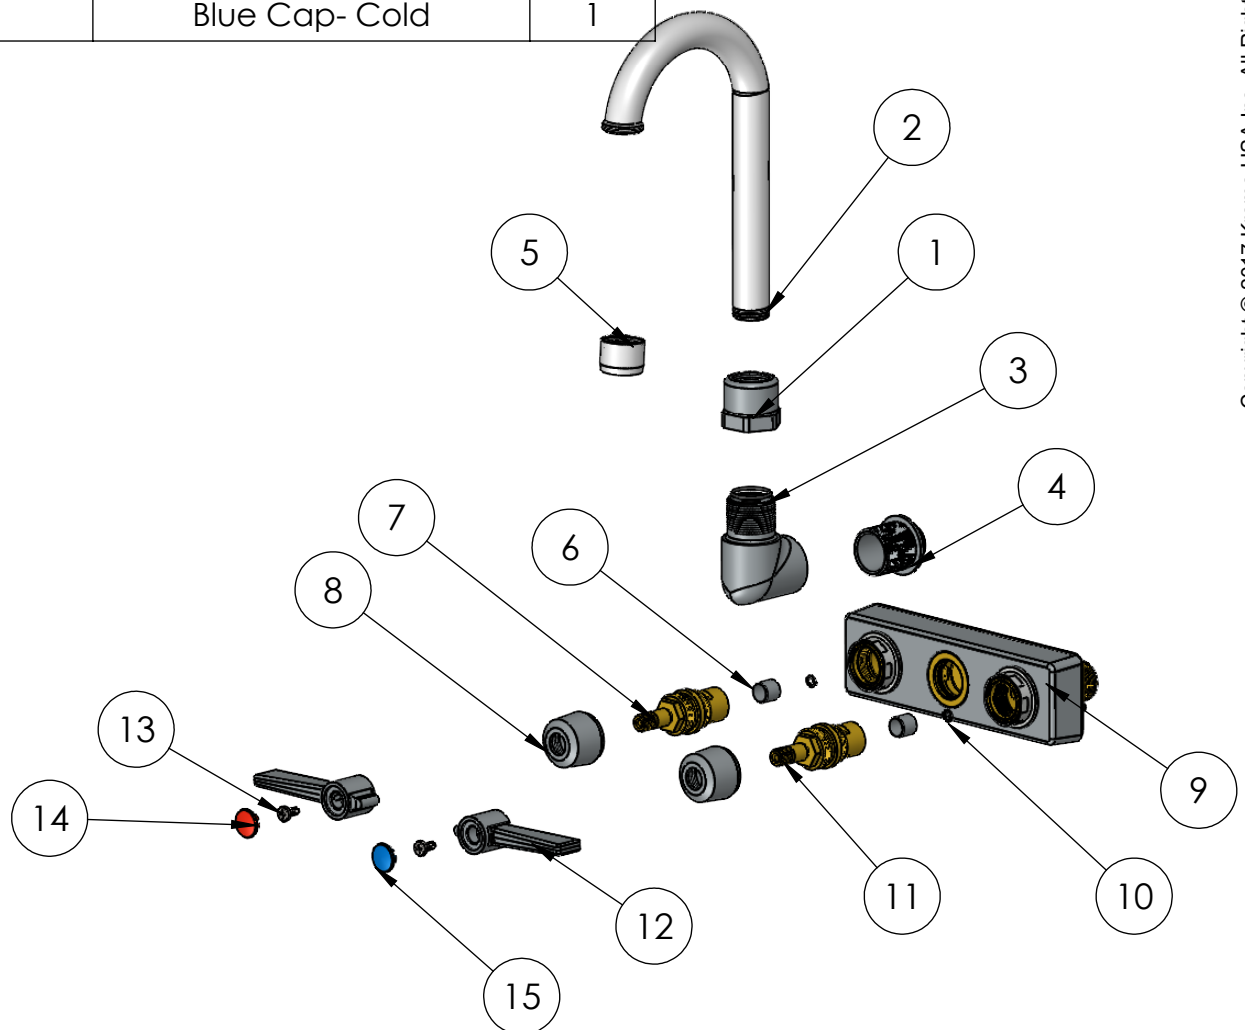

Wall Mount Faucet with Blade Handles, 4" Centers, and 3 1/2" Gooseneck Spout

**C9177**

ITEM NO.	PART NUMBER	Part Name	QTY.
1	C9177.07	Swivel Hexnut	1
2	C9177.06	Swivel Gooseneck pipe	1
3	C9177.15	Brass elbow	1
4	C9177.16	Hex Bolt for elbow	1
5	C8202.02	Aerator Holder	1
6	C9177.12	Bush	2
7	C9177.22	Spindle- Hot	1
8	C9177.17	Brass Nut for Spindle	2
9	C9177.05	Main Brass Body	1
10	C9177.20	SS Spring Washer for Handle	2
11	C9177.21	Spindle -Cold	1
12	C9177.18	Zamak Handle	2
13	C1571.02.05	Machine Screws, Phillips pan head (PPH), SS 304, M4 X 12mm	2
14	C9177.13	Red Cap- Hot	1
15	C9177.14	Blue Cap- Cold	1