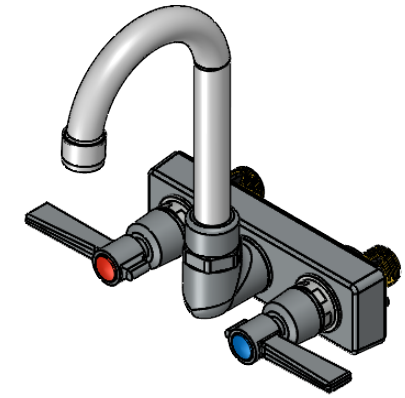

PART NO.-

C9177 Line Drawing

TITLE- Wall Mount Faucet with Blade Handles, 4" Centers, and 3 1/2" Gooseneck Spout

All dimensions are in mm, Inches (in bracket)

**ALUIDS**

Note:- Information provided for reference only.