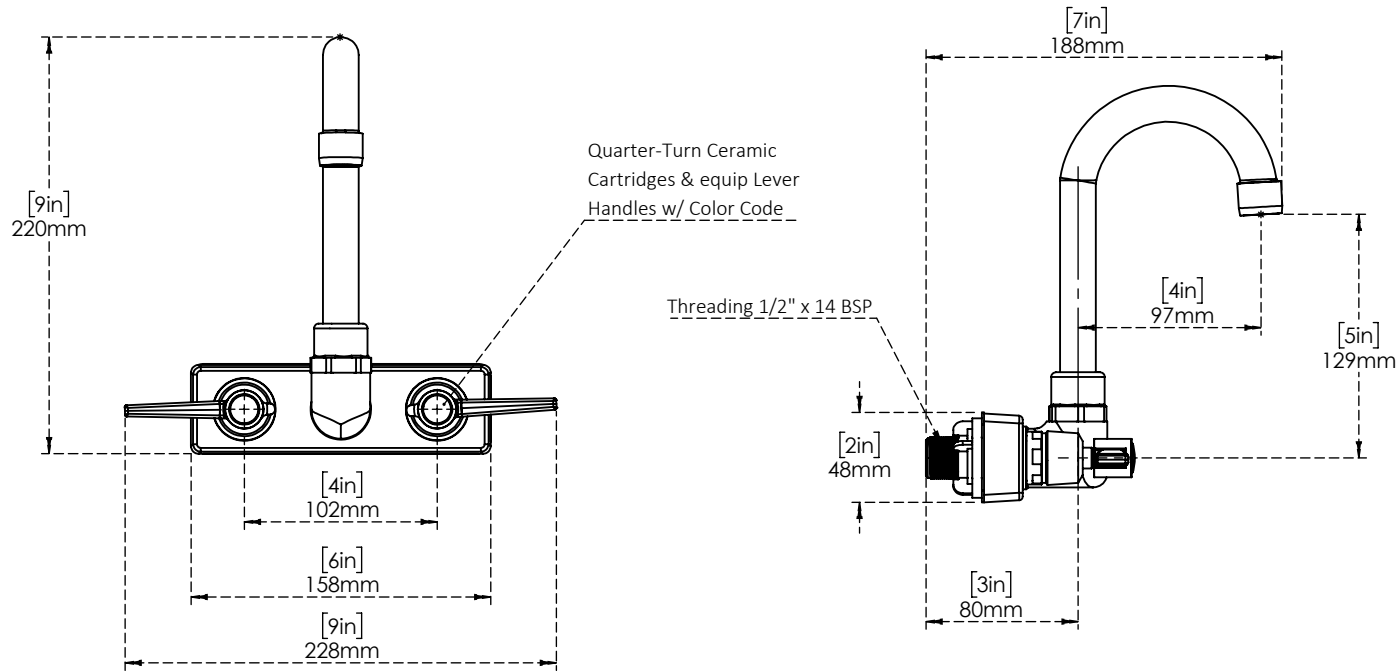

PART NO.-

C9177 Line Drawing

TITLE- Wall Mount Faucet with Blade Handles, 4" Centers, and 3 1/2" Gooseneck Spout

All dimensions are in mm, Inches (in bracket)

**ALUIDS**

Note:- Information provided for reference only.