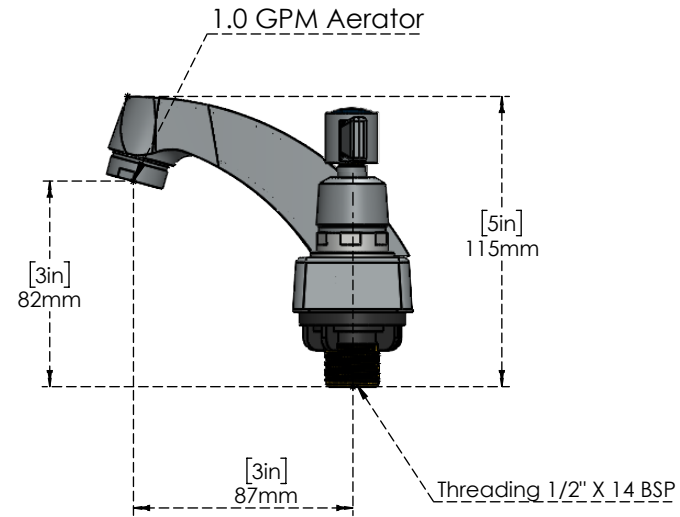

PART NO.-

C9178 Line Drawing

TITLE- Deck Mount Lavatory Faucet with 3 1/2" Cast Spout, 4" Centers and Lever Handles

Quarter-Turn Ceramic Cartridges & equip Lever Handles w/ Color Coded Screws

All dimensions are in mm, Inches (in bracket)