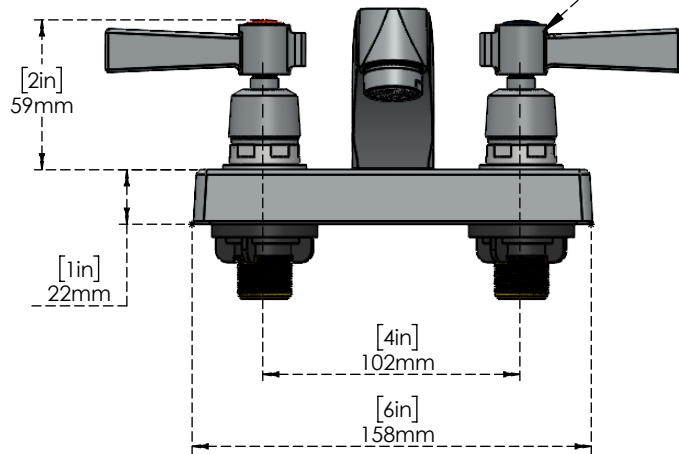

PART NO.-

C9178 Line Drawing

TITLE- Deck Mount Lavatory Faucet with 3 1/2" Cast Spout, 4" Centers and Lever Handles

Quarter-Turn Ceramic Cartridges & equip Lever Handles w/ Color Coded Screws

All dimensions are in mm, Inches (in bracket)