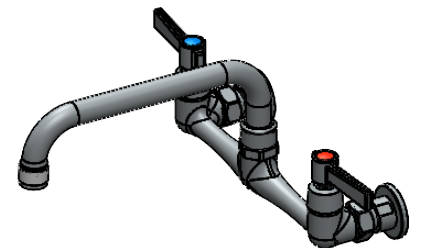

Wall Mount Faucet, 8" OC, Splash Mounted with 8" Swing Spout, Lead Free

C9185

ITEM NO.	PART NUMBER	Part Name	QTY.
1	C9185.04	8" Swing Spout	1
2	C8202.02	Aerator Holder	1
3	C9177.14	Blue Cap- Cold	1
4	C1571.02.05	Machine Screws, Phillips pan head (PPH), SS 304, M4 X 12mm	2
5	C9177.12	Bush	2
6	C9177.18	Zamak Handle	2
7	C9177.13	Red Cap- Hot	1
8	C9177.17	Brass Nut for Spindle	2
9	C9177.22	Spindle- Hot	1
10	C9177.21	Spindle -Cold	1
11	C9185.01	Pantry Faucet wall Mount Body	1
12	C9185.05	3/4" x 14 Hex Nut	2
13	C9185.06	Flange Coupling Body	2