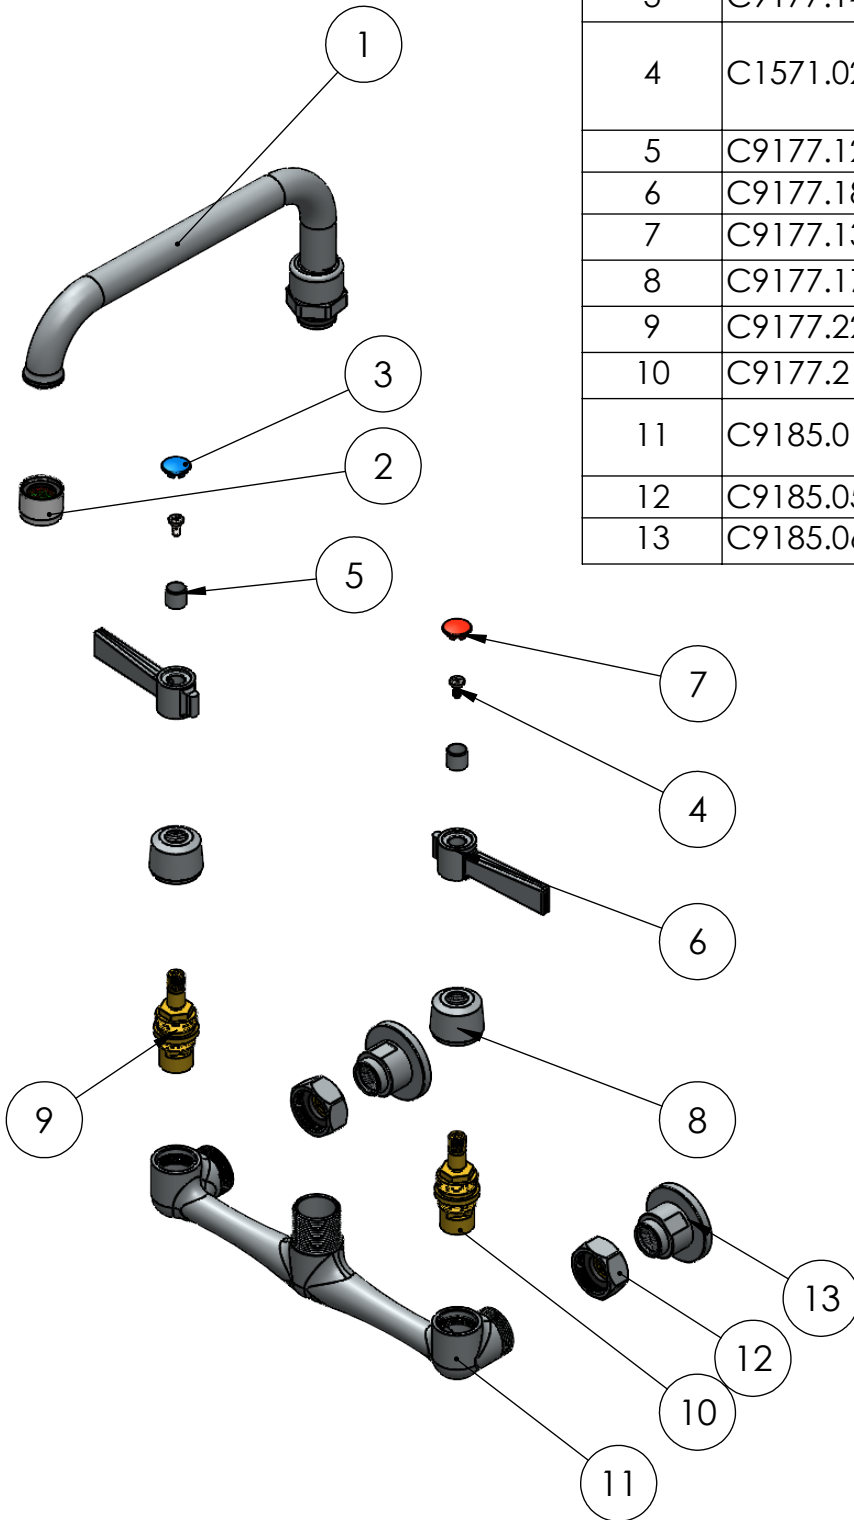

Wall Mount Faucet, 8" OC, Splash Mounted with 8" Swing Spout, Lead Free

C9185

ITEM NO.	PART NUMBER	Part Name	QTY.
1	C9185.04	8" Swing Spout	1
2	C8202.02	Aerator Holder	1
3	C9177.14	Blue Cap- Cold	1
4	C1571.02.05	Machine Screws, Phillips pan head (PPH), SS 304, M4 X 12mm	2
5	C9177.12	Bush	2
6	C9177.18	Zamak Handle	2
7	C9177.13	Red Cap- Hot	1
8	C9177.17	Brass Nut for Spindle	2
9	C9177.22	Spindle- Hot	1
10	C9177.21	Spindle -Cold	1
11	C9185.01	Pantry Faucet wall Mount Body	1
12	C9185.05	3/4" x 14 Hex Nut	2
13	C9185.06	Flange Coupling Body	2