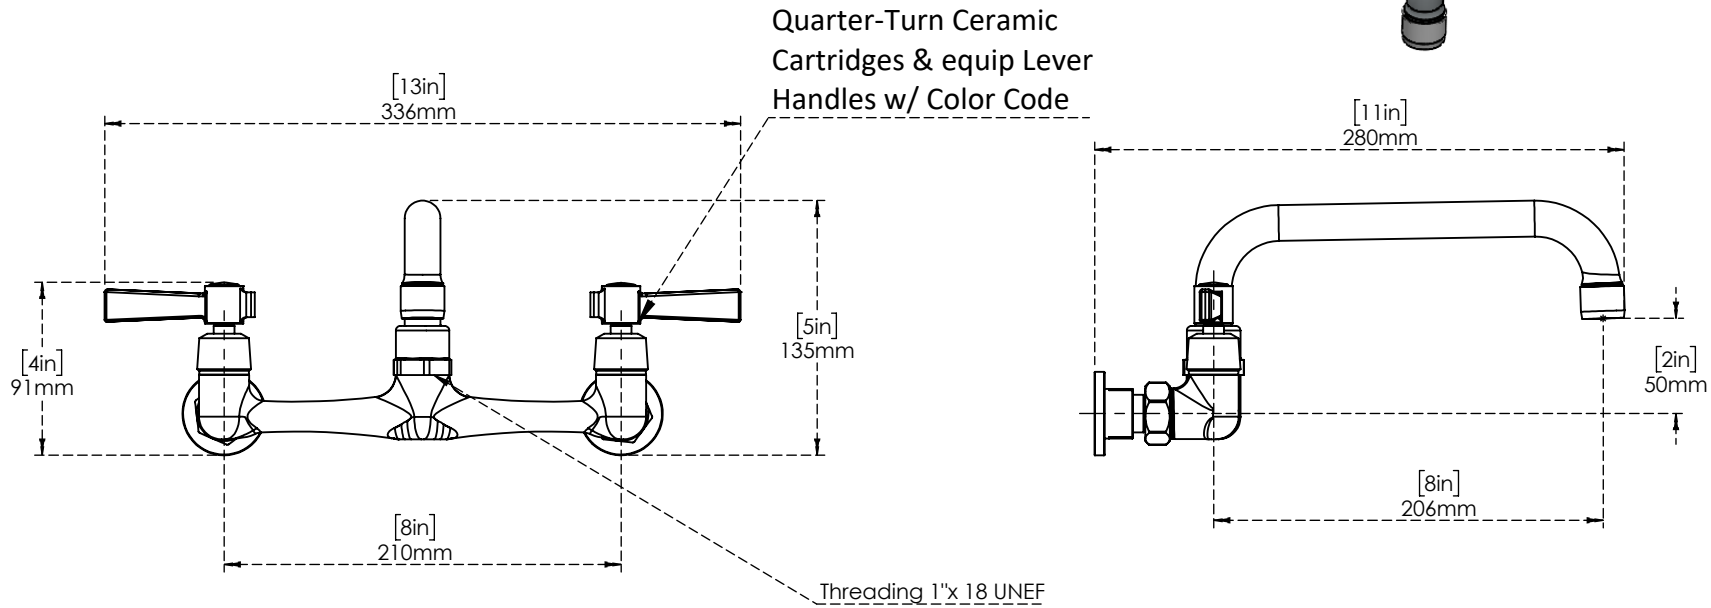

PART NO.-

C9185 Line Drawing

TITLE-

Wall Mount Faucet, 8" OC, Splash Mounted

All dimensions are in mm, Inches (in bracket)

ALUIDS

Note:- Information provided for reference only.

* This document and the information thereon is the property of Krome Dispense Pvt Ltd. & its subsidiaries. Any reproduction in part or as a whole without the written permission of Krome Dispense Pvt Ltd. is prohibited.