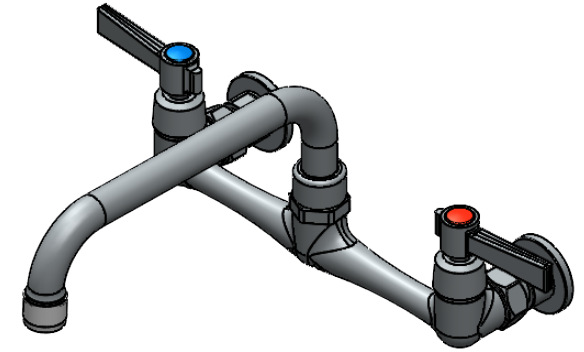

PART NO.-

C9185 Line Drawing

TITLE-

Wall Mount Faucet, 8" OC, Splash Mounted

All dimensions are in mm, Inches (in bracket)

ALUIDS

Note:- Information provided for reference only.

* This document and the information thereon is the property of Krome Dispense Pvt Ltd. & its subsidiaries. Any reproduction in part or as a whole without the written permission of Krome Dispense Pvt Ltd. is prohibited.