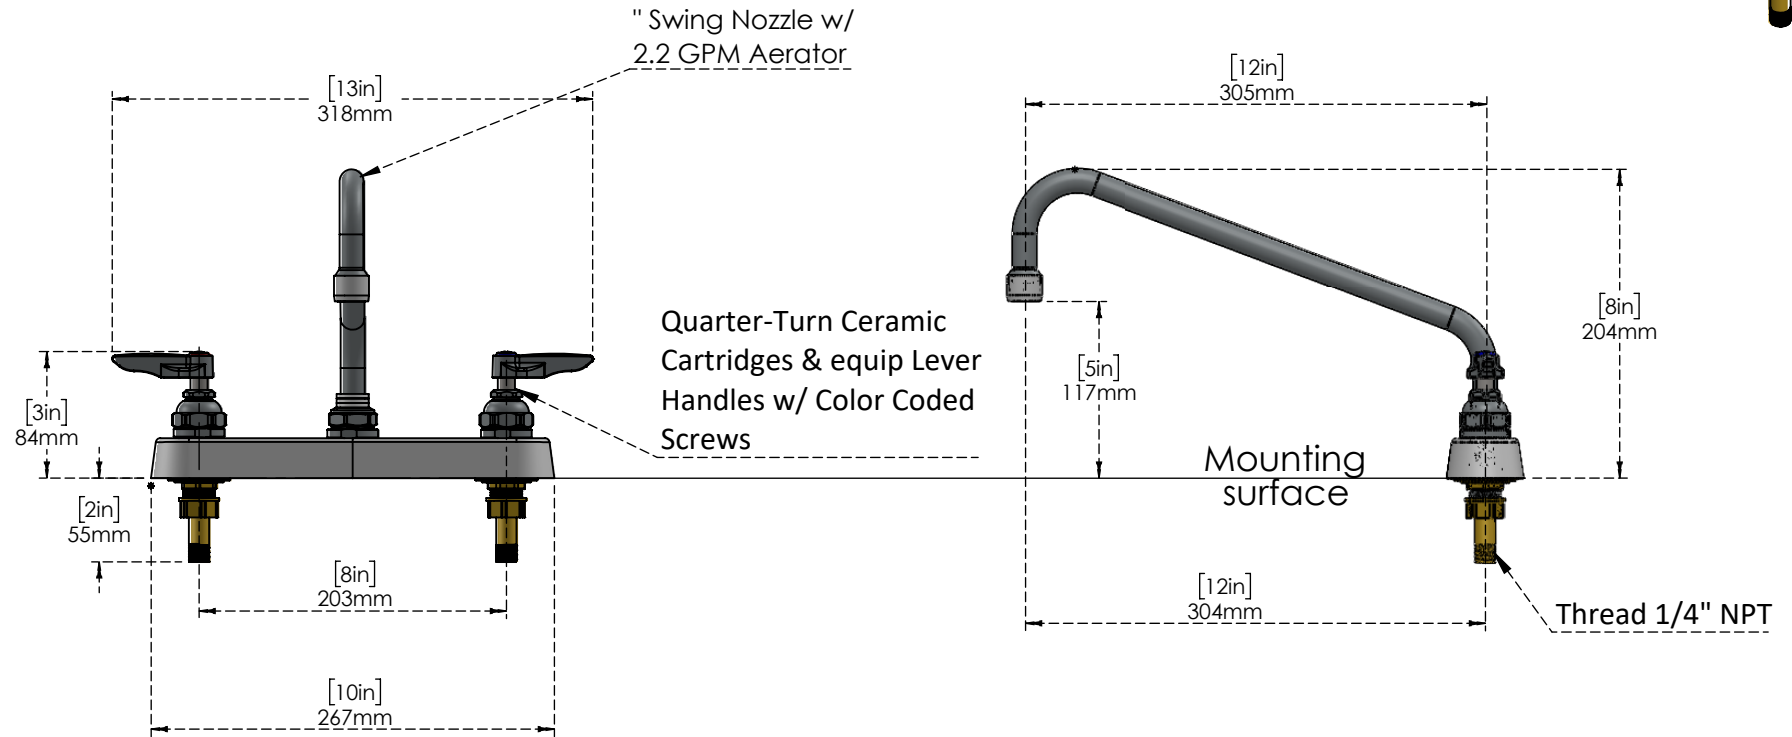

PART NO.-

C9563 Line Drawing

TITLE-

8" Deck Mount Workboard Faucet With Spout

All dimensions are in mm, Inches (in bracket)

ALUIDS

Note:- Information provided for reference only.

* This document and the information thereon is the property of Krome Dispense Pvt Ltd. & its subsidiaries. Any reproduction in part or as a whole without the written permission of Krome Dispense Pvt Ltd. is prohibited.