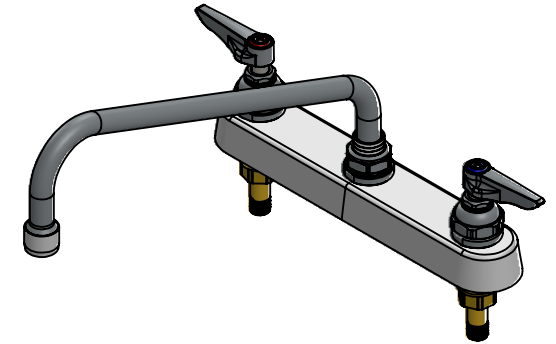

PART NO.-

C9563 Line Drawing

TITLE-

8" Deck Mount Workboard Faucet With Spout

All dimensions are in mm, Inches (in bracket)

ALUIDS

Note:- Information provided for reference only.

* This document and the information thereon is the property of Krome Dispense Pvt Ltd. & its subsidiaries. Any reproduction in part or as a whole without the written permission of Krome Dispense Pvt Ltd. is prohibited.