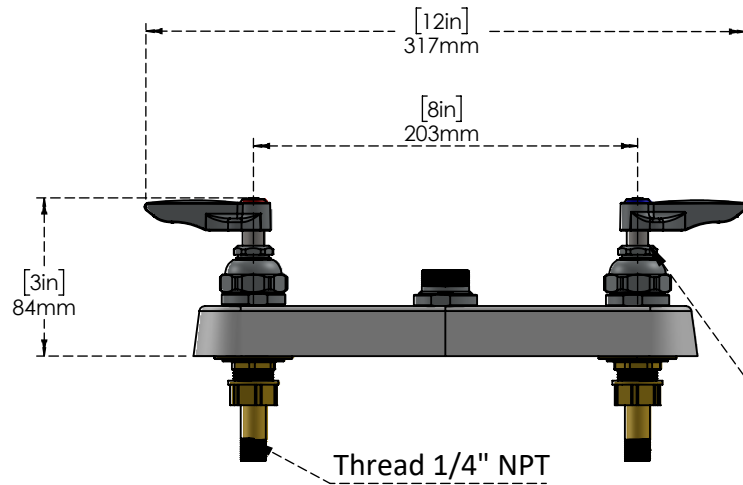

PART NO.-

C9564 Line Drawing

TITLE-

8" Deck Mount Workboard Faucet With Spout

Quarter-Turn Ceramic Cartridges & equip Lever Handles w/ Color Coded Screws

All dimensions are in mm, Inches (in bracket)

ALUIDS