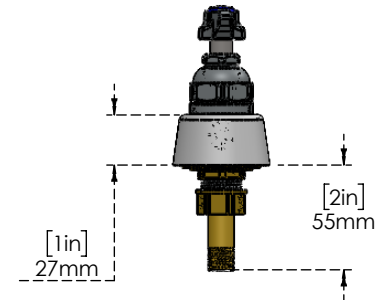

PART NO.-

C9564 Line Drawing

TITLE-

8" Deck Mount Workboard Faucet With Spout

Quarter-Turn Ceramic Cartridges & equip Lever Handles w/ Color Coded Screws

All dimensions are in mm, Inches (in bracket)

ALUIDS