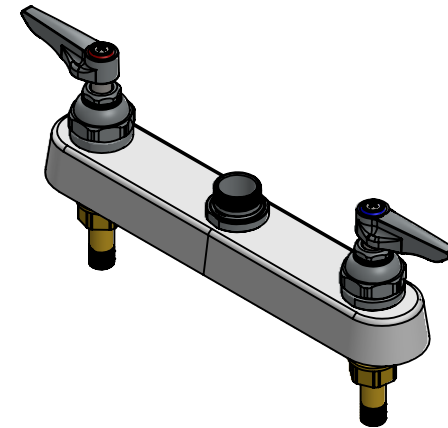

PART NO.-

C9564 Line Drawing

TITLE-

8" Deck Mount Workboard Faucet With Spout

Quarter-Turn Ceramic Cartridges & equip Lever Handles w/ Color Coded Screws

All dimensions are in mm, Inches (in bracket)

ALUIDS