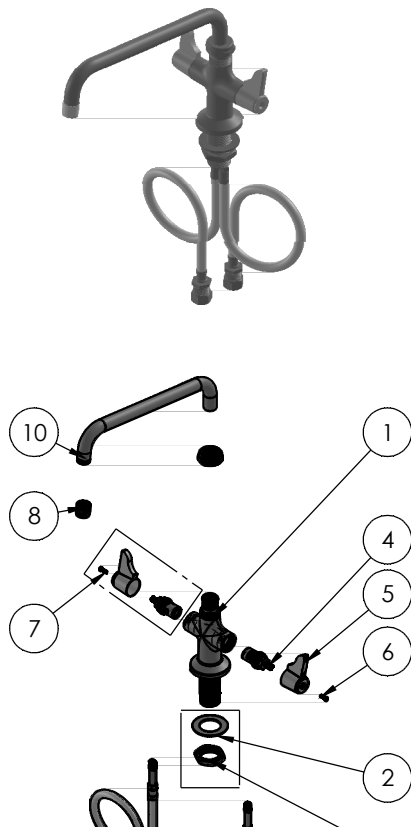

Manual faucets
Faucet Deck Mount Single Hole
C9174

ItemNo.	Part No.	Part Name	Qty.
1	C9556.03	Double lever Single Hole Deck Mount Base Faucet Body	1
2	C8443.02	Washer for Long Height Double Lever Single Hole Deck Mount Base Faucet	1
3	C8443.03	1 1/8" UNEF Nut for Long Height Double Lever Single Hole Deck Mount Base Faucet	1
4	C9174.01	Ceramic Disc Cartridge	2
5	C9174.02	Ecoline Handle For Ceramic Cartridge	2
6	C9174.08	M4 Screw with Cold Index (BLUE)	1
7	C9174.07	M4 Screw with Hot Index (RED)	1
8	C9174.06	10" Ecoline Swing Nozzle With 2.20 GPM Laminar Flow Aerator	1
9	C8696X1	18" Flexible Stainless Steel Supply Hose - Compression Fit	2
10	C9174.50	10" Swing Nozzle	1