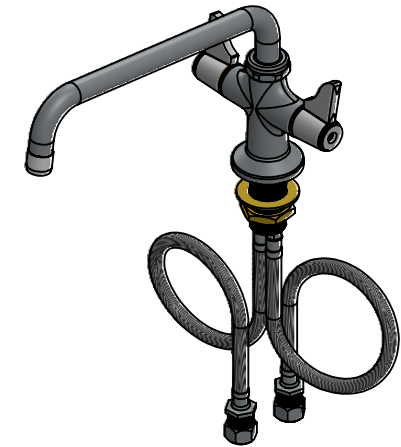

PART NO.-

C9174 Line Drawing

TITLE-

Faucet, Deck Mount, Single Hole

All dimensions are in inches, mm (in bracket)

ALUIDS

Note:- Information provided for reference only.

* This document and the information thereon is the property of Krome Dispense Pvt Ltd. & its subsidiaries. Any reproduction in part or as a whole without the written permission of Krome Dispense Pvt Ltd. is prohibited.