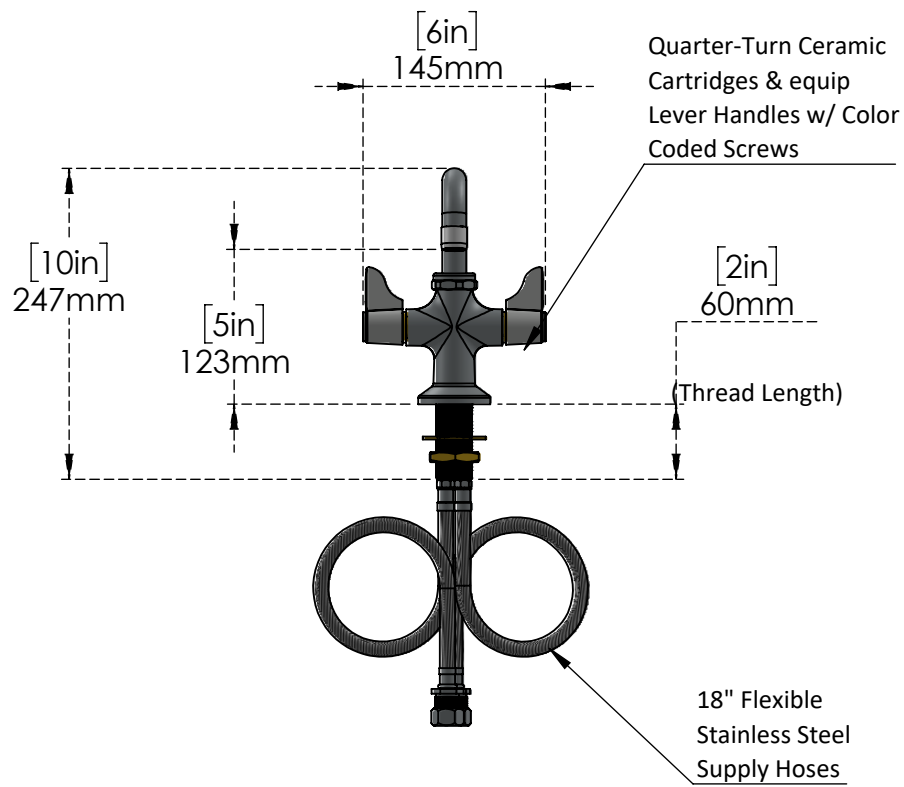

PART NO.-

C9174 Line Drawing

TITLE-

Faucet, Deck Mount, Single Hole

All dimensions are in inches, mm (in bracket)

ALUIDS

Note:- Information provided for reference only.

* This document and the information thereon is the property of Krome Dispense Pvt Ltd. & its subsidiaries. Any reproduction in part or as a whole without the written permission of Krome Dispense Pvt Ltd. is prohibited.