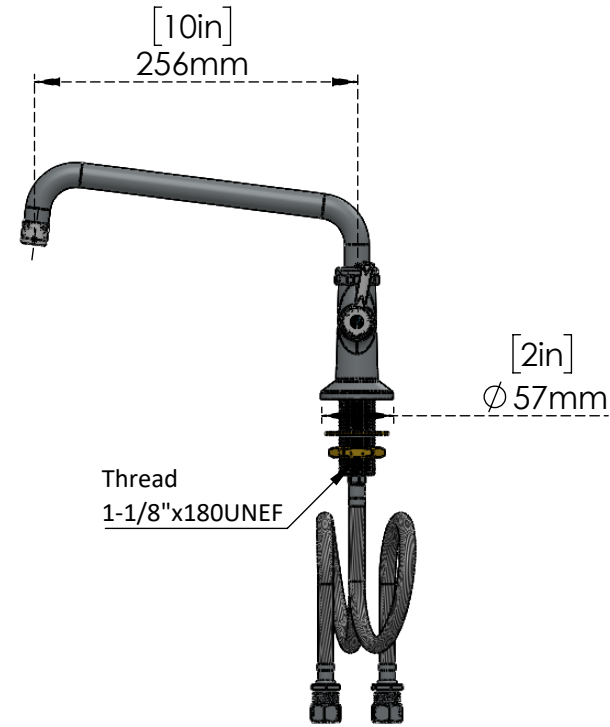

PART NO.-

C9174 Line Drawing

TITLE-

Faucet, Deck Mount, Single Hole

All dimensions are in inches, mm (in bracket)

ALUIDS

Note:- Information provided for reference only.

* This document and the information thereon is the property of Krome Dispense Pvt Ltd. & its subsidiaries. Any reproduction in part or as a whole without the written permission of Krome Dispense Pvt Ltd. is prohibited.