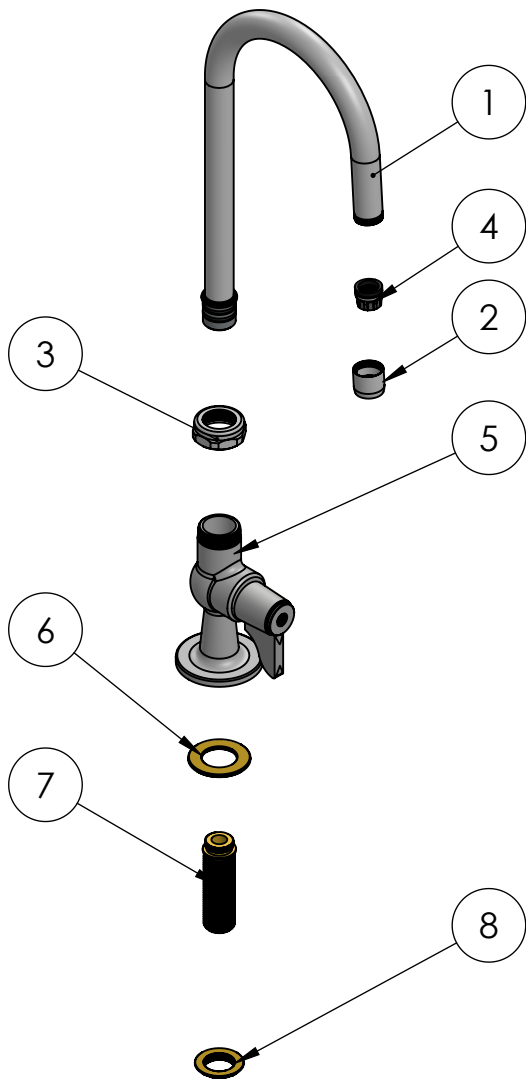

coline Single Deck mount faucet 1/2" inlet with ceramic quater turn cartridge - 5-1/2" swivel gooseneck

C9175

ItemNo.	Part No.	Part Name	Qty
1	C9175.02	Swivel Gooseneck pipe 5-1/2" Spread	1
2	C9174.09.01	Aerator Holder	1
3	C9174.06.03	Check nut For Swing Nozzle	1
4	C9174.09.02	Laminar Flow Aerator - 2.20 GPM	1
5	C9175.01	Single Pantry Base Faucet Body	1
6	C8118.02	Brass washer for deck faucet mounting kit	1
7	C8183.01.02	Threaded Bush for Single Pantry Base Faucet	1
8	C8112.03	Lock Nut for Wall Faucet Mounting Kit	1