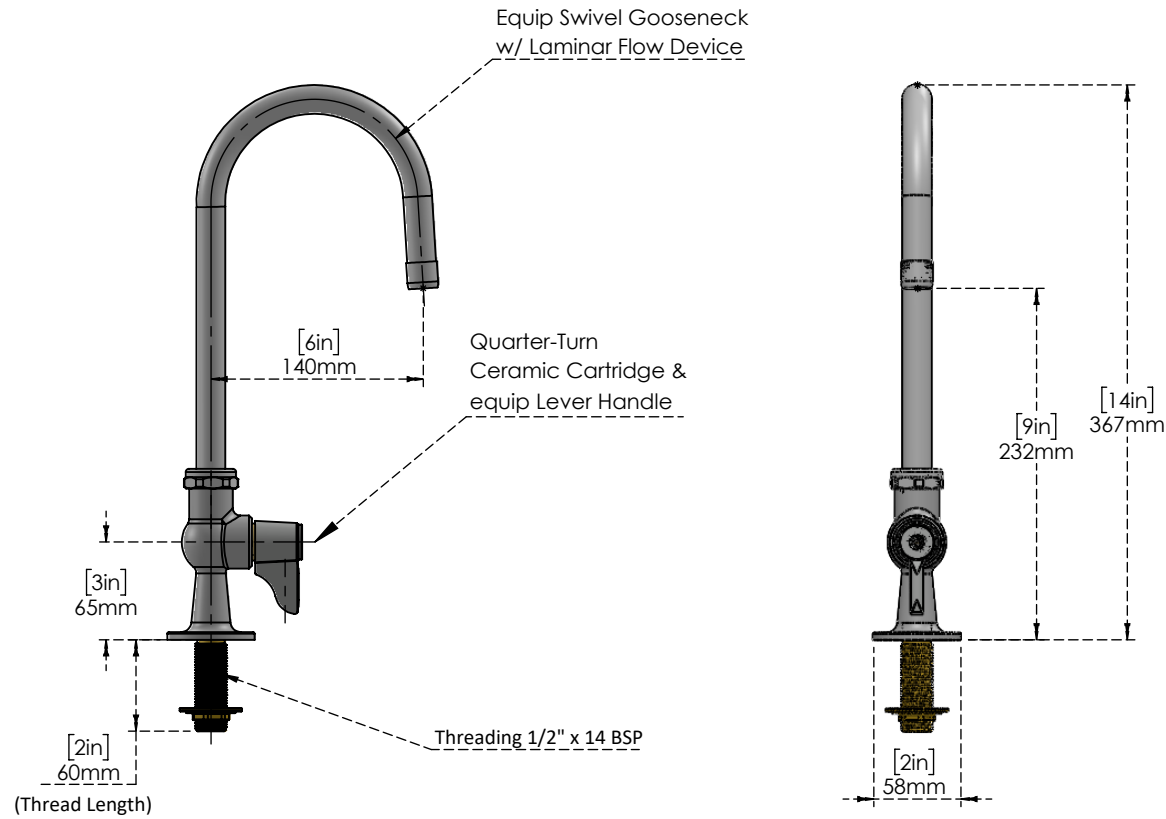

PART NO.-

C9175 Line Drawing

TITLE-

Ecoline Single Deck mount faucet 1/2" inlet with ceramic quarter turn cartridge - 5-1/2" swivel gooseneck

All dimensions are in mm, Inches (in bracket)

ALUIDS

Note:- Information provided for reference only.