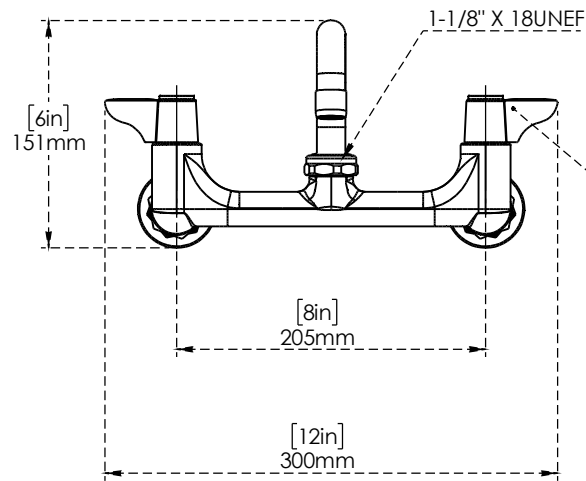

PART NO.-

C9565 Line Drawing

TITLE-

Ecoline - FAUCET DECK MOUNT SINGLE HOLE
WITHOUT NOZZLE

Quarter-Turn Ceramic
Cartridges & equip Lever
Handles w/ Color Code

ALUIDS

Note:- Information provided for reference only.

All dimensions are in mm, Inches (in bracket)

* This document and the information thereon is the property of Krome Dispense Pvt Ltd. & its subsidiaries. Any reproduction in part or as a whole without the written permission of Krome Dispense Pvt Ltd. is prohibited.