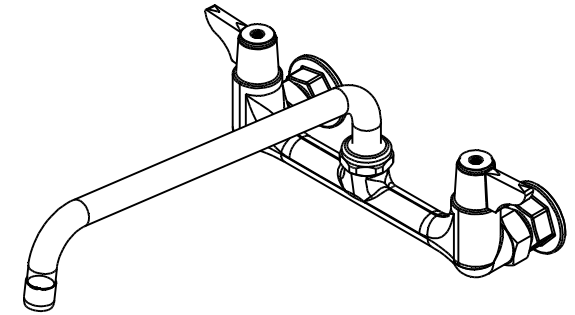

PART NO.-

C9565 Line Drawing

TITLE-

Ecoline - FAUCET DECK MOUNT SINGLE HOLE
WITHOUT NOZZLE

Quarter-Turn Ceramic
Cartridges & equip Lever
Handles w/ Color Code

ALUIDS

Note:- Information provided for reference only.

All dimensions are in mm, Inches (in bracket)

* This document and the information thereon is the property of Krome Dispense Pvt Ltd. & its subsidiaries. Any reproduction in part or as a whole without the written permission of Krome Dispense Pvt Ltd. is prohibited.