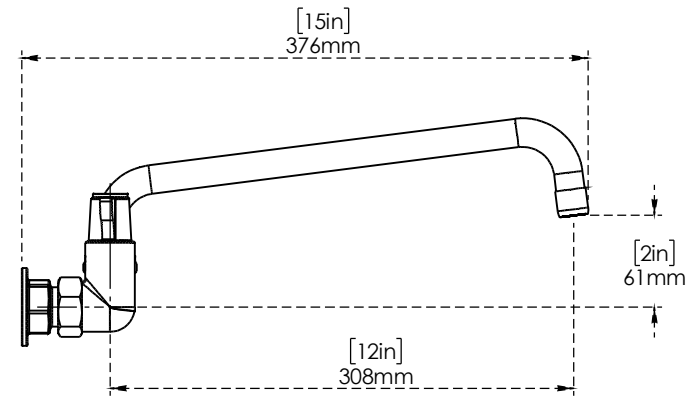

PART NO.-

C9565 Line Drawing

TITLE-

Ecoline - FAUCET DECK MOUNT SINGLE HOLE
WITHOUT NOZZLE

Quarter-Turn Ceramic
Cartridges & equip Lever
Handles w/ Color Code

ALUIDS

Note:- Information provided for reference only.

All dimensions are in mm, Inches (in bracket)

* This document and the information thereon is the property of Krome Dispense Pvt Ltd. & its subsidiaries. Any reproduction in part or as a whole without the written permission of Krome Dispense Pvt Ltd. is prohibited.