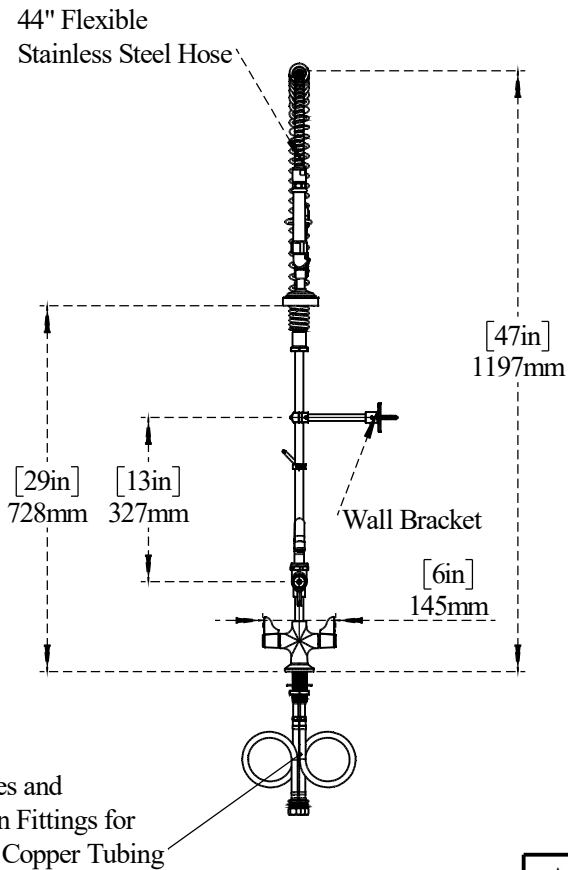

PART NO.-

C9556 LD

TITLE- 8" Center Wall Mount Pre-Rinse with Wall Bracket and Add-ON Faucet with 12" Spout - 1.15 GPM

ALUIDS Note:- Information provided for reference only.

* This document and the information thereon is the property of Krome Dispense Pvt Ltd. & its subsidiaries. Any reproduction in part or as a whole without the written permission of Krome Dispense Pvt Ltd. is prohibited.