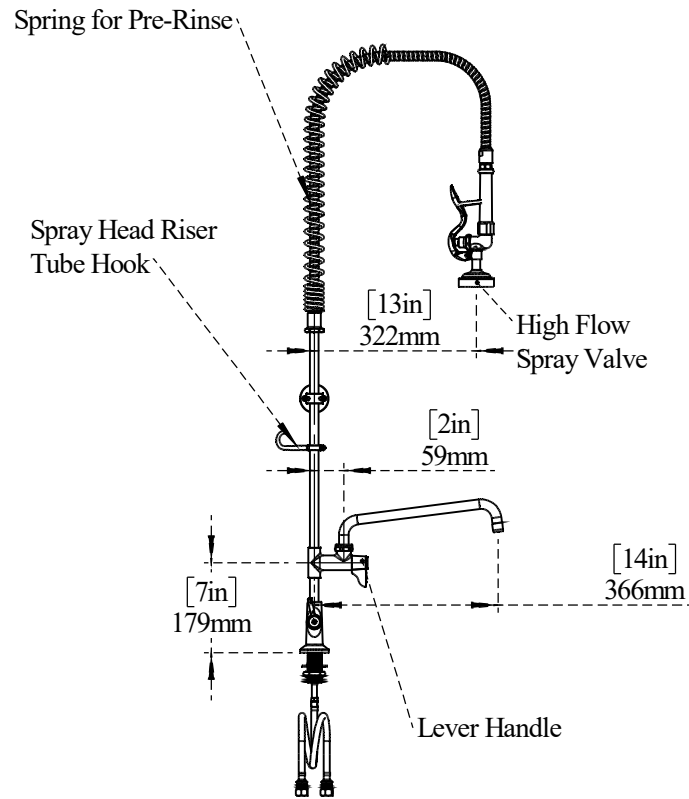

PART NO.-

C9556 LD

TITLE- 8" Center Wall Mount Pre-Rinse with Wall Bracket and Add-ON Faucet with 12" Spout - 1.15 GPM

ALUIDS Note:- Information provided for reference only.

* This document and the information thereon is the property of Krome Dispense Pvt Ltd. & its subsidiaries. Any reproduction in part or as a whole without the written permission of Krome Dispense Pvt Ltd. is prohibited.