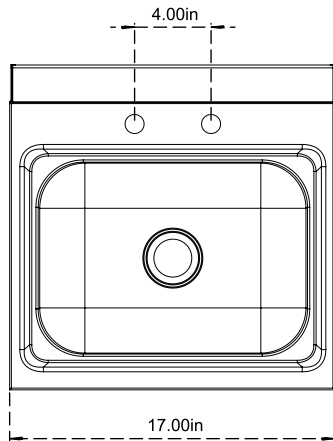

C8107

Platinum 4" Deck Mount Workboard Faucet with 3-1/2" Wide Gooseneck Spout

C8356

Brass P-Trap **without** Cleanout Plug - 1-1/2" - 17 GA

SPLASH MOUNT HAND SINKS WITH SIDE SPLASHES

- Unit Size: 17"(L) x 15 1/2"(D)
- Includes 1 7/8" Drain (Unless noted)
- Includes Wall mounting bracket
- Bowl Size: 14"(L) x 10"(W) x 5"(D)

C8356

Brass P-Trap without Cleanout Plug - 1-1/2" - 17 GA

DECK MOUNT HAND SINKS

- Unit Size: 17"(L) x 17"(D)
- Includes 1 7/8" Drain (Unless noted)
- Includes Wall mounting bracket
- Bowl Size: 14"(L) x 10"(W) x 5"(D)

C8356

Brass P-Trap **without** Cleanout Plug - 1-1/2" - 17 GA

DECK MOUNT HAND SINKS WITH SIDE SPLASHES

- Unit Size: 17"(L) x 17"(D)
- Includes 1 7/8" Drain (Unless noted)
- Includes Wall mounting bracket
- Bowl Size: 14"(L) x 10"(W) x 5"(D)