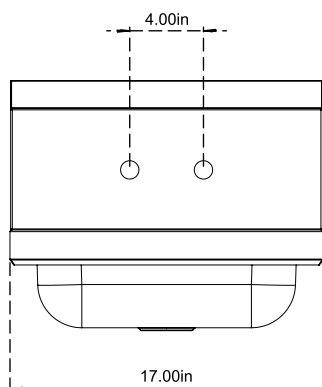

8"
Center

C9300-8C

8" Center Splash Mount Unit

$187.30