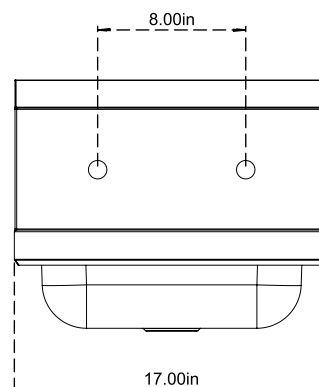

C8276

Ecoline 4" Wall Mount Work Board Faucet with 3-1/2" Wide Gooseneck Spout

$107.22