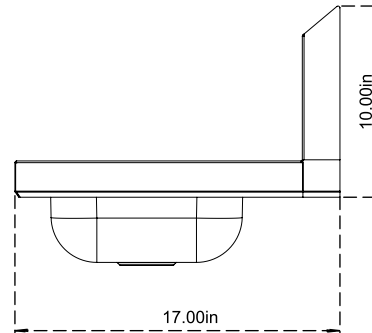

C8356

Brass P-Trap without Cleanout Plug - 1-1/2" - 17 GA

DECK MOUNT HAND SINKS

- Unit Size: 17"(L) x 17"(D)
- Includes 1 7/8" Drain (Unless noted)
- Includes Wall mounting bracket
- Bowl Size: 14"(L) x 10"(W) x 5"(D)