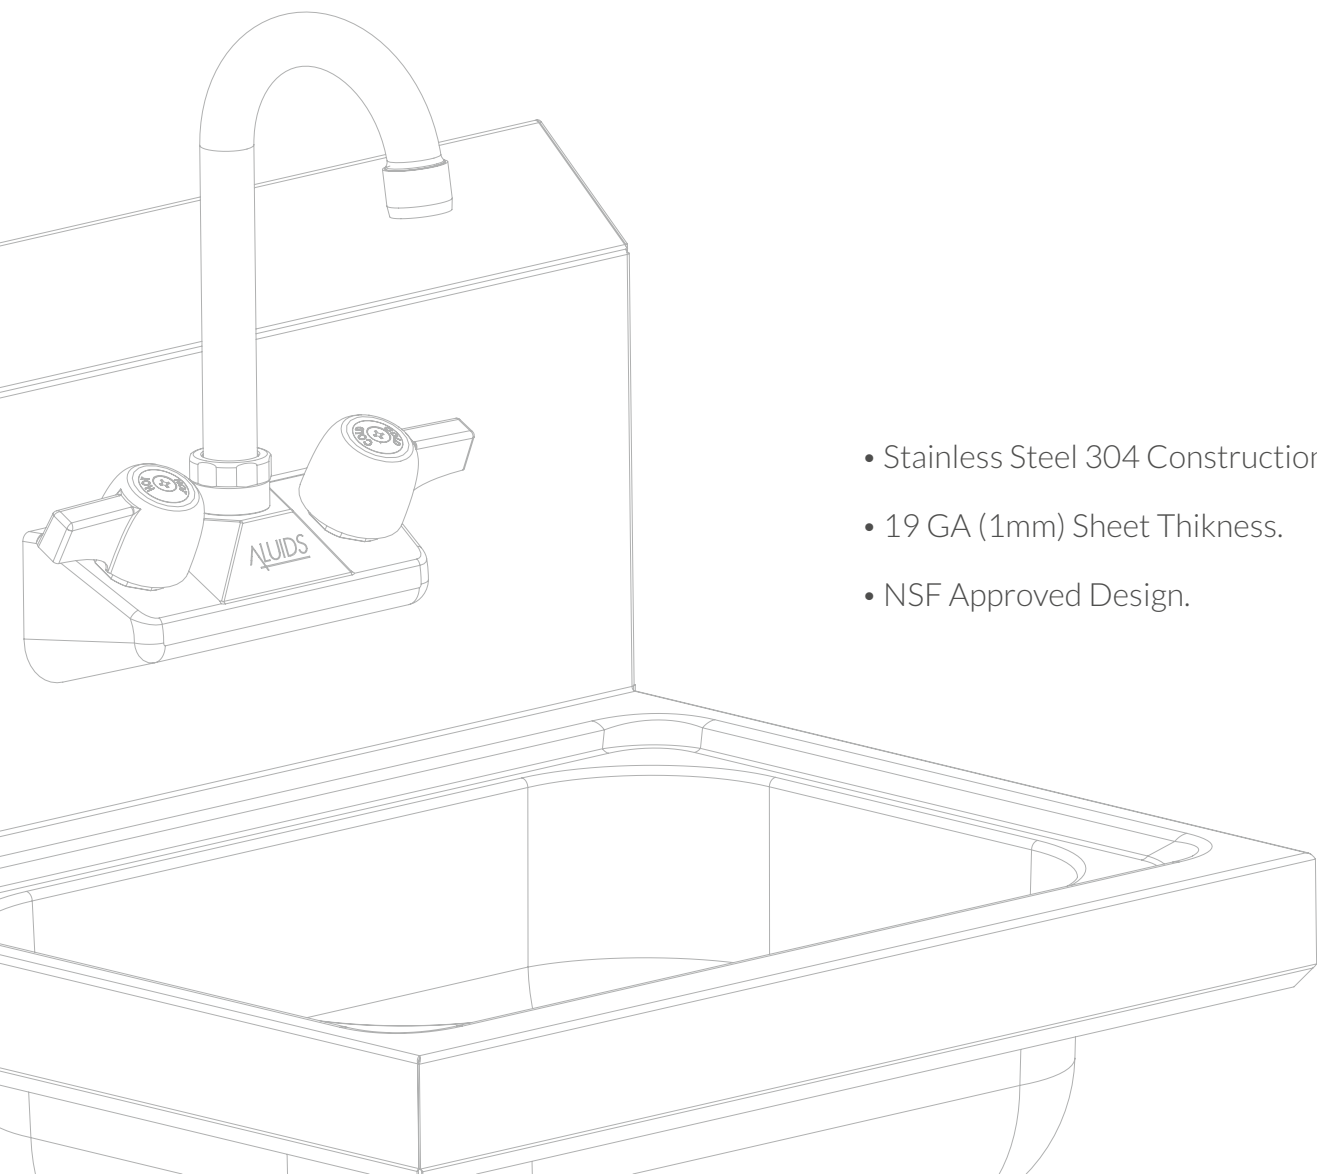

ALUIDS

COMMERCIAL HAND WASH SINK

- Stainless Steel 304 Construction.
- 19 GA (1mm) Sheet Thickness.
- NSF Approved Design.

C9300 Series

SPLASH MOUNT HAND SINKS

- Unit Size: 17"(L) x 15 1/2"(D)
- Includes 1 7/8" Drain (Unless noted)
- Includes Wall mounting bracket
- Bowl Size: 14"(L) x 10"(W) x 5"(D)

4"
Center

C9300

4" Center Splash Mount Unit

\$186.01

8"
Center

C9300-8C

8" Center Splash Mount Unit

\$187.30

- Unit Size: 17"(L) x 15 1/2"(D)
- Bowl Size: 14"(L) x 10"(W) x 5"(D)
- Includes 1 7/8" Drain (Unless noted)
- Includes Wall mounting bracket

C9300-F
4" Center Splash Mount Unit
• Faucet
\$278.25

C9300-PT-F
4" Center Splash Mount Unit
• Faucet
• P-Trap
\$331.11