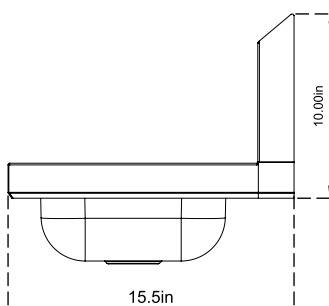

C8276

Ecoline 4" Wall Mount Work Board Faucet with 3-1/2" Wide Gooseneck Spout

$107.22